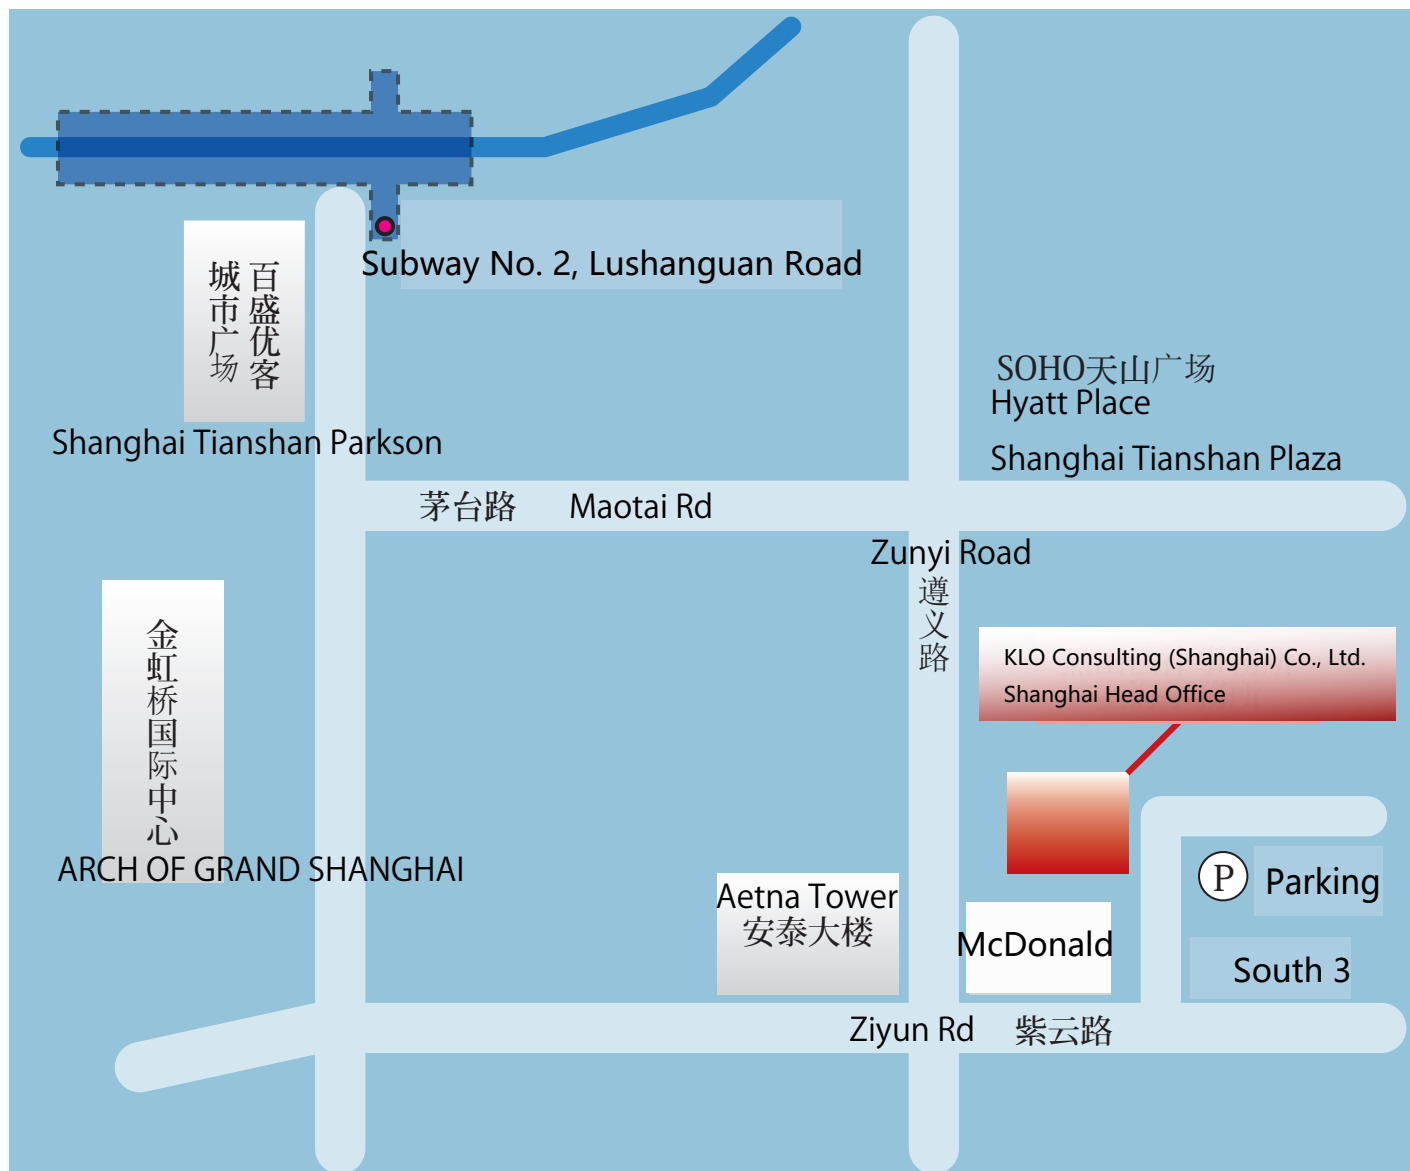

KLO Consulting (Shanghai) Co., Ltd.

Shanghai Head Office MAP

Suite 2906, Tower A, SH The Place

100 Zunyi Road, Shanghai, China 200051

TEL: 86-21-6288-3876

FAX: 86-21-6288-3896