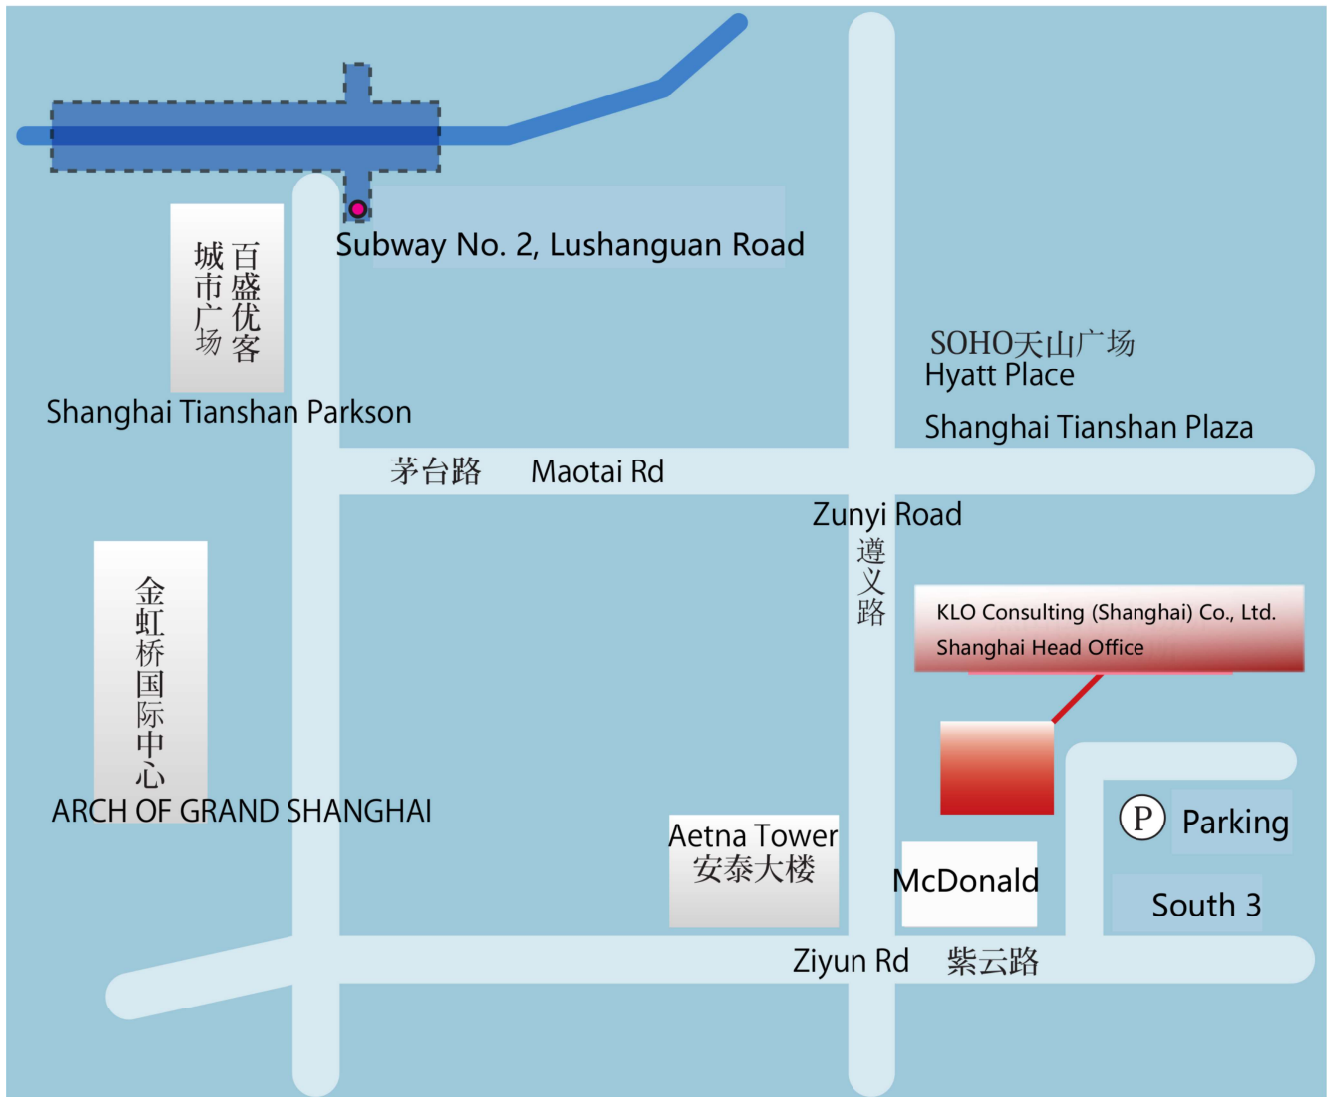

KLO Consulting (Shanghai) Co., Ltd.
Shanghai Head Office

Suite 3011, Tower B, SH The Place
100 Zunyi Road, Changning District, Shanghai, China 200051
TEL : 86-21-6288-3876
FAX : 86-21-6288-3896